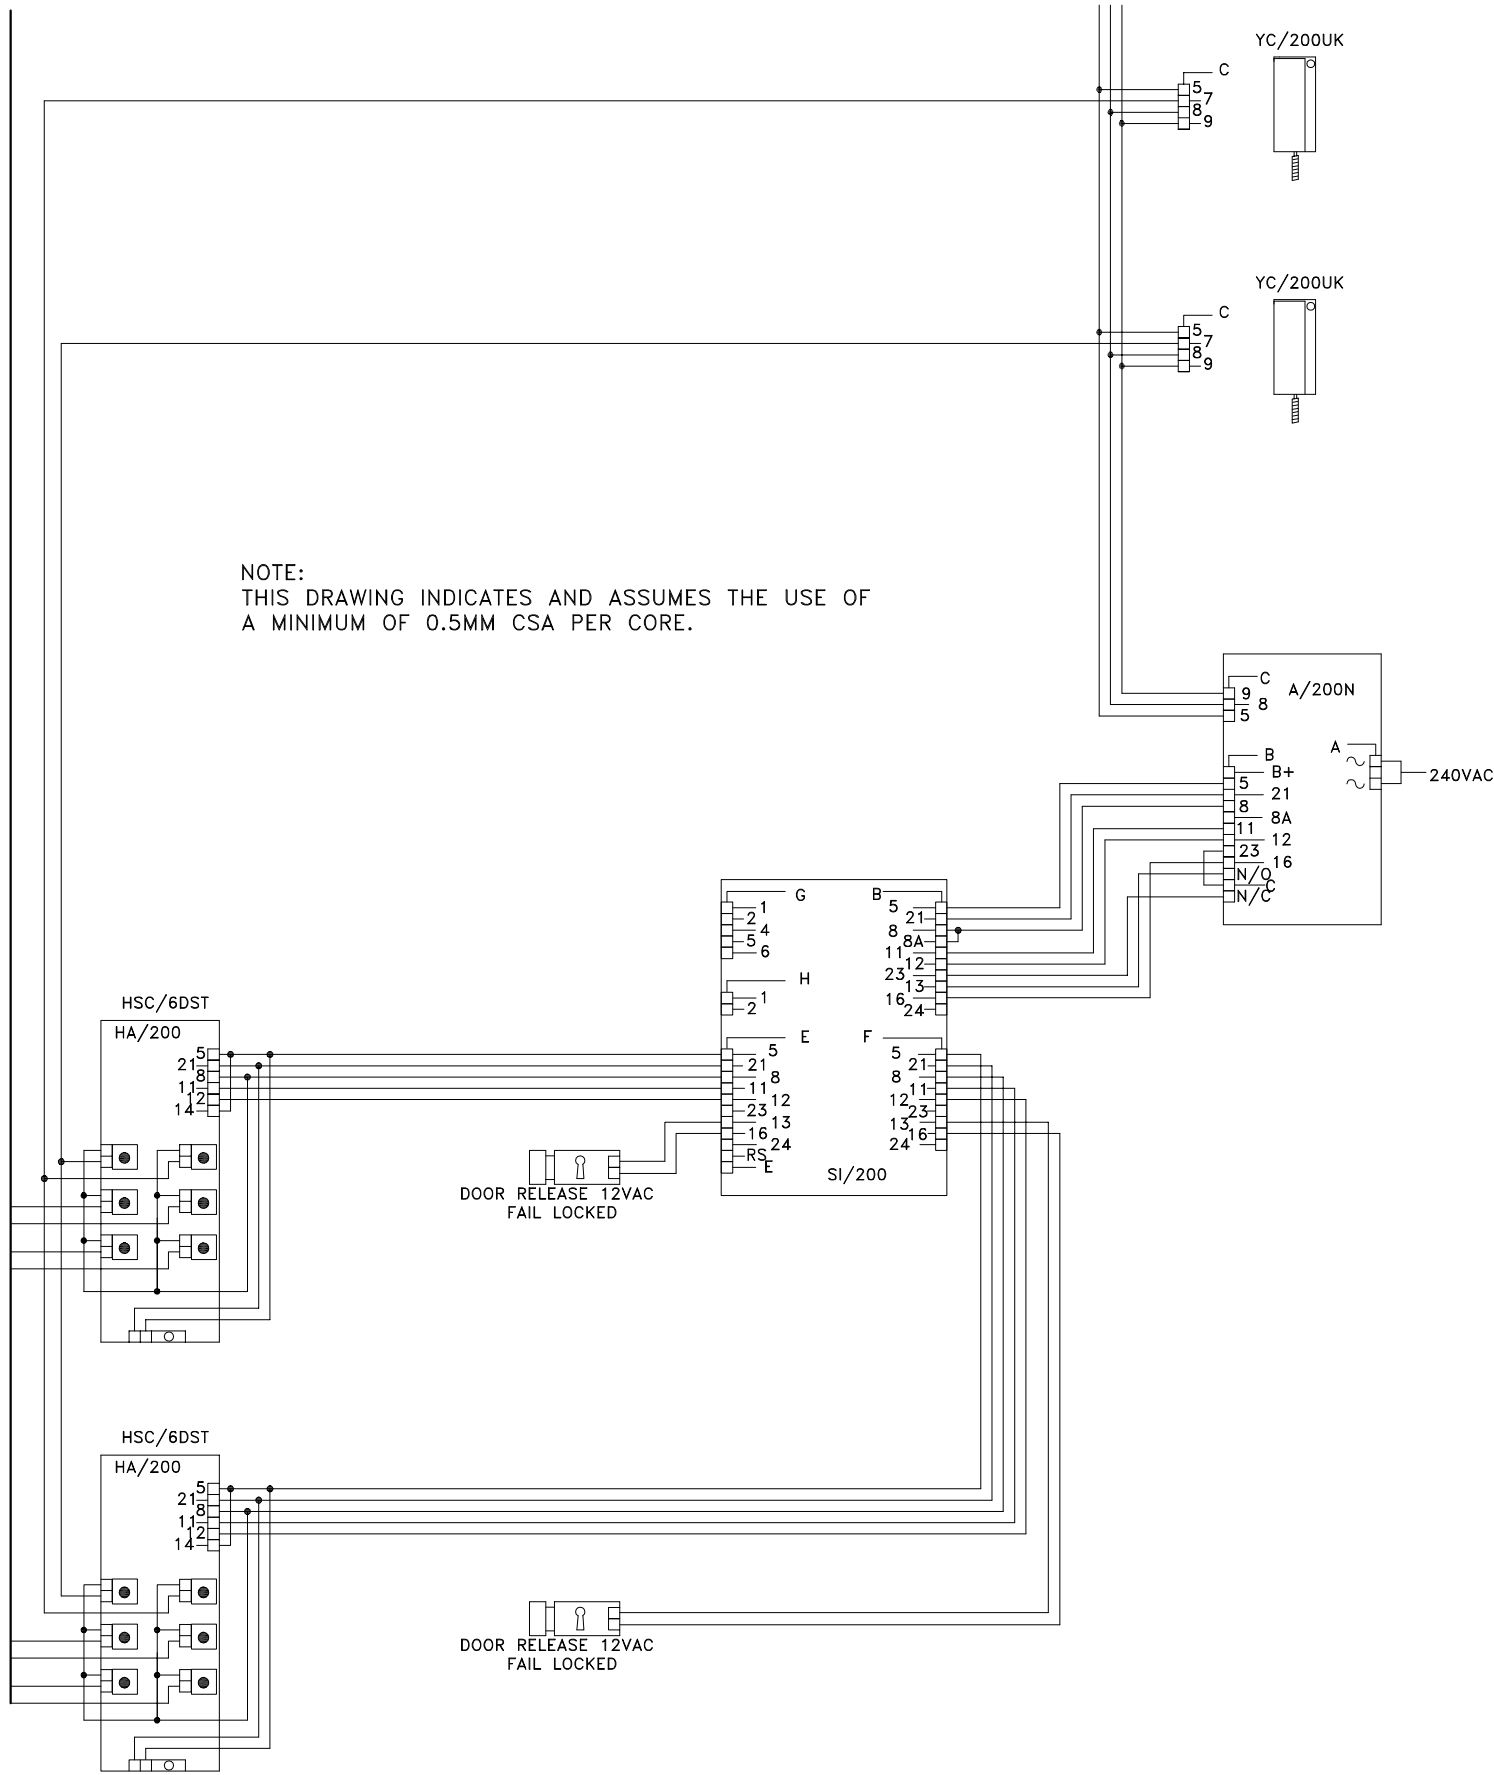

CALL LINES TO FURTHER YC/200'S.

COMMON LINES TO FURTHER YC/200'S.

BPT (UK) LTD. HERTS. ENGLAND	PREPARED FOR INSTALLER INFORMATION	DATE: 16/08/05	DRAWN:RC
		REVISED:	
DRAWING TITLE:		DRAWING No: E-6T2Y6L	
TECHNICAL SUPPORT: TEL: 01442 230800		EMAIL: technical@bpt.co.uk	